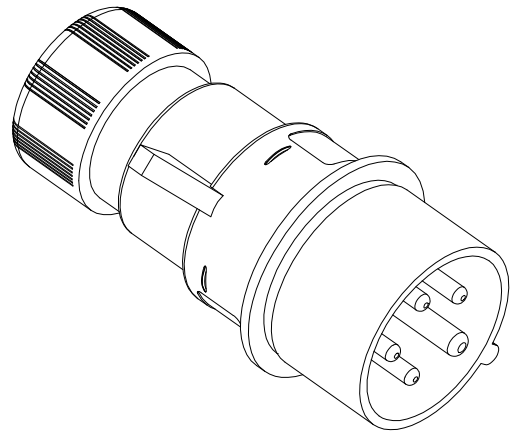

Diritti riservati All rights reserved

dimensions in mm	PE 1655 SV hoods, plugs, 3 poles + N + PE, 16A	Scale 1:2	
Date 22/05/17			
Sign. C. Mainini			