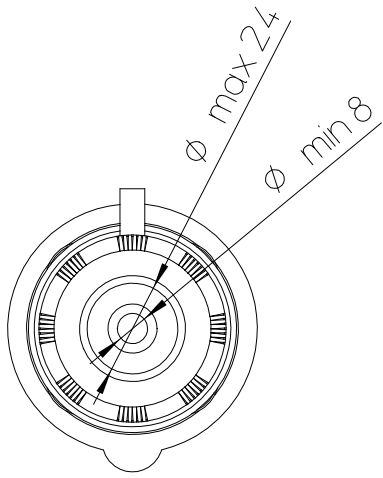

Diritti riservati All rights reserved

dimensions in mm	PE 1655 SV hoods, plugs, 3 poles + N + PE, 16A	Scale 1:2	
Date 22/05/17			
Sign. C. Mainini			