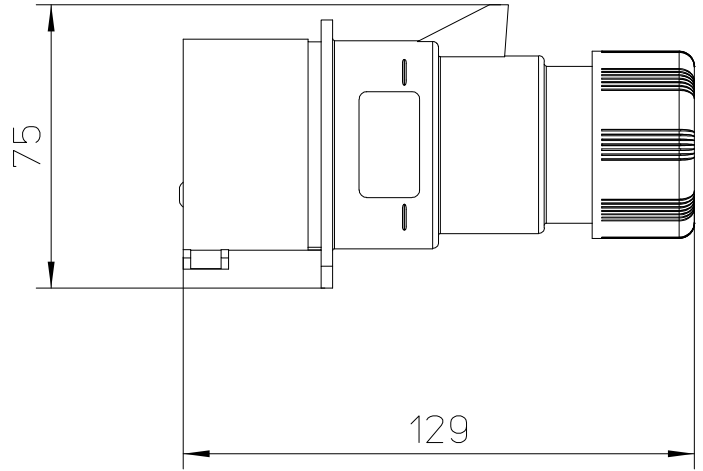

Diritti riservati All rights reserved

dimensions in mm	PE 1655 SV hoods, plugs, 3 poles + N + PE, 16A	Scale 1:2	
Date 22/05/17			
Sign. C. Mainini			